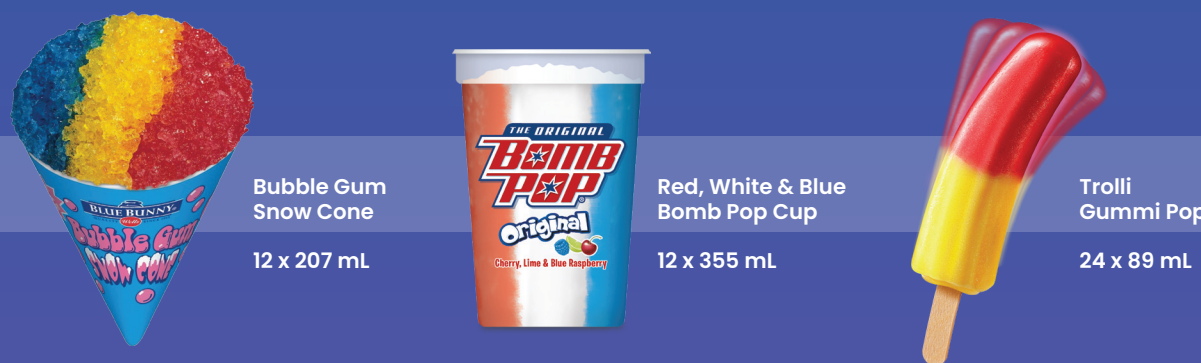

Water Ice Novelties

Bubble Gum Snow Cone 12 x 207 mL   Red, White & Blue Bomb Pop Cup 12 x 355 mL   Trolli Gummi Pop 24 x 89 mL